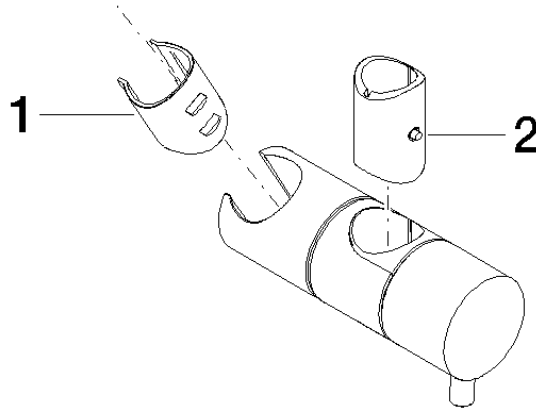

12 580 970

• for pipe diameter 18 mm

Fits: IMO, LULU, MADISON, MEM, TARA,
CL.1, LISSÉ, VAIA, META, CYO

	Chrome	12 580 970-00
	Brushed Platinum	12 580 970-06
	Platinum	12 580 970-08
	Durabress (23kt Gold)	12 580 970-09
	Dark Chrome	12 580 970-19
	Light Gold	12 580 970-26
	Brushed Light Gold	12 580 970-27
	Brushed Durabress (23kt Gold)	12 580 970-28
	Matte Black	12 580 970-33
	Brushed Bronze	12 580 970-42
	Brushed Champagne (22kt Gold)	12 580 970-46
	Champagne (22kt Gold)	12 580 970-47
	Brushed Chrome	12 580 970-93
	Brushed Dark Platinum	12 580 970-99

12 580 970

mm [inches]

12 580 970

Parts for other finishes can be found here: Brushed Platinum

Spare parts list

No.	Item Number	Name	Quantity used	Delivery time
1	09 12 12 217 90	sleeve	1	2
2	08 18 40 579 90	adaptor	1	2